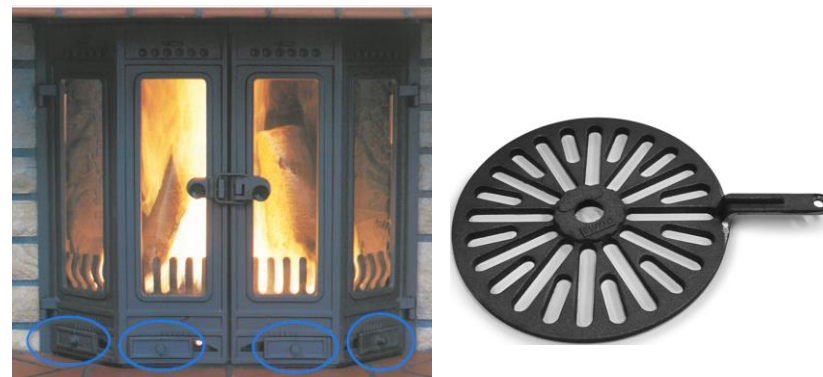

T2000/T2000S

Phoenix is a clean-burning fireplace insert that can easily be installed in your old Dovre fireplace T2000 or T2000S series.

Differences between T2000 and T2000S

T2000 (for Phoenix 1)

- Height: 55cm
- Fire grate: 6 angular
- Air inlets: 2

T2000S (for Phoenix 2)

- Height: 62cm
- Fire grate: round
- Air inlets: 4

How to recognise what model you have

T2000

- 2700G
 - 8 squares (glass) + goats on the inside

- 2700GL
 - 4 squares (glass) + goats on the inside

- 2800GL
 - Stripes on the inside

T2000S

- 2000GL
 - 4 squares (glass)

- 2000SGL
 - 4 squares (glass) + goats on the inside

- 2000SG
 - 8 squares (glass)

**Fragen Sie Ihren Händler vor Ort nach weiteren
Informationen zu diesem Produkt.**